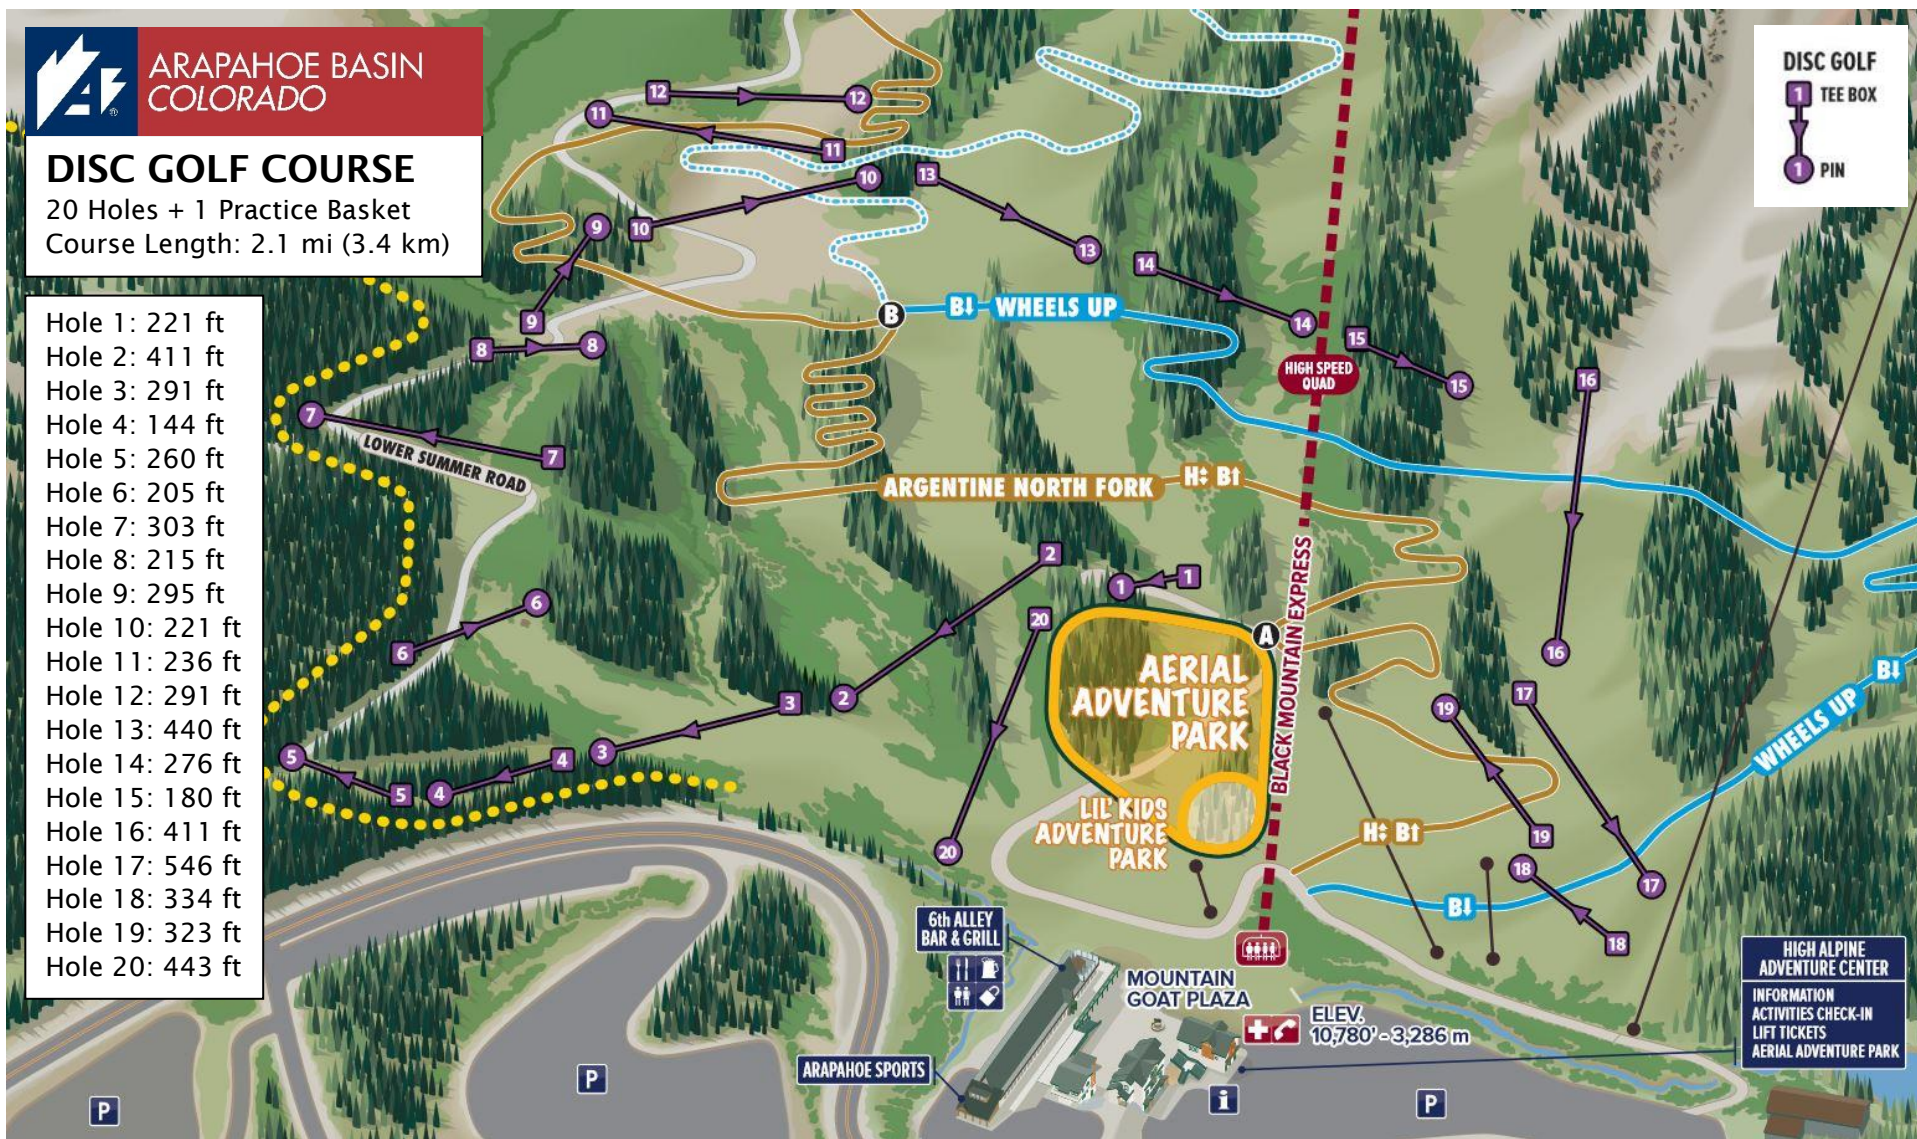

ARAPAHOE BASIN
COLORADO

DISC GOLF COURSE

20 Holes + 1 Practice Basket
Course Length: 2.1 mi (3.4 km)

- Hole 1: 221 ft
- Hole 2: 411 ft
- Hole 3: 291 ft
- Hole 4: 144 ft
- Hole 5: 260 ft
- Hole 6: 205 ft
- Hole 7: 303 ft
- Hole 8: 215 ft
- Hole 9: 295 ft
- Hole 10: 221 ft
- Hole 11: 236 ft
- Hole 12: 291 ft
- Hole 13: 440 ft
- Hole 14: 276 ft
- Hole 15: 180 ft
- Hole 16: 411 ft
- Hole 17: 546 ft
- Hole 18: 334 ft
- Hole 19: 323 ft
- Hole 20: 443 ft

DISC GOLF

- TEE BOX
- PIN

**HIGH ALPINE
ADVENTURE CENTER**
INFORMATION
ACTIVITIES CHECK-IN
LIFT TICKETS
AERIAL ADVENTURE PARK